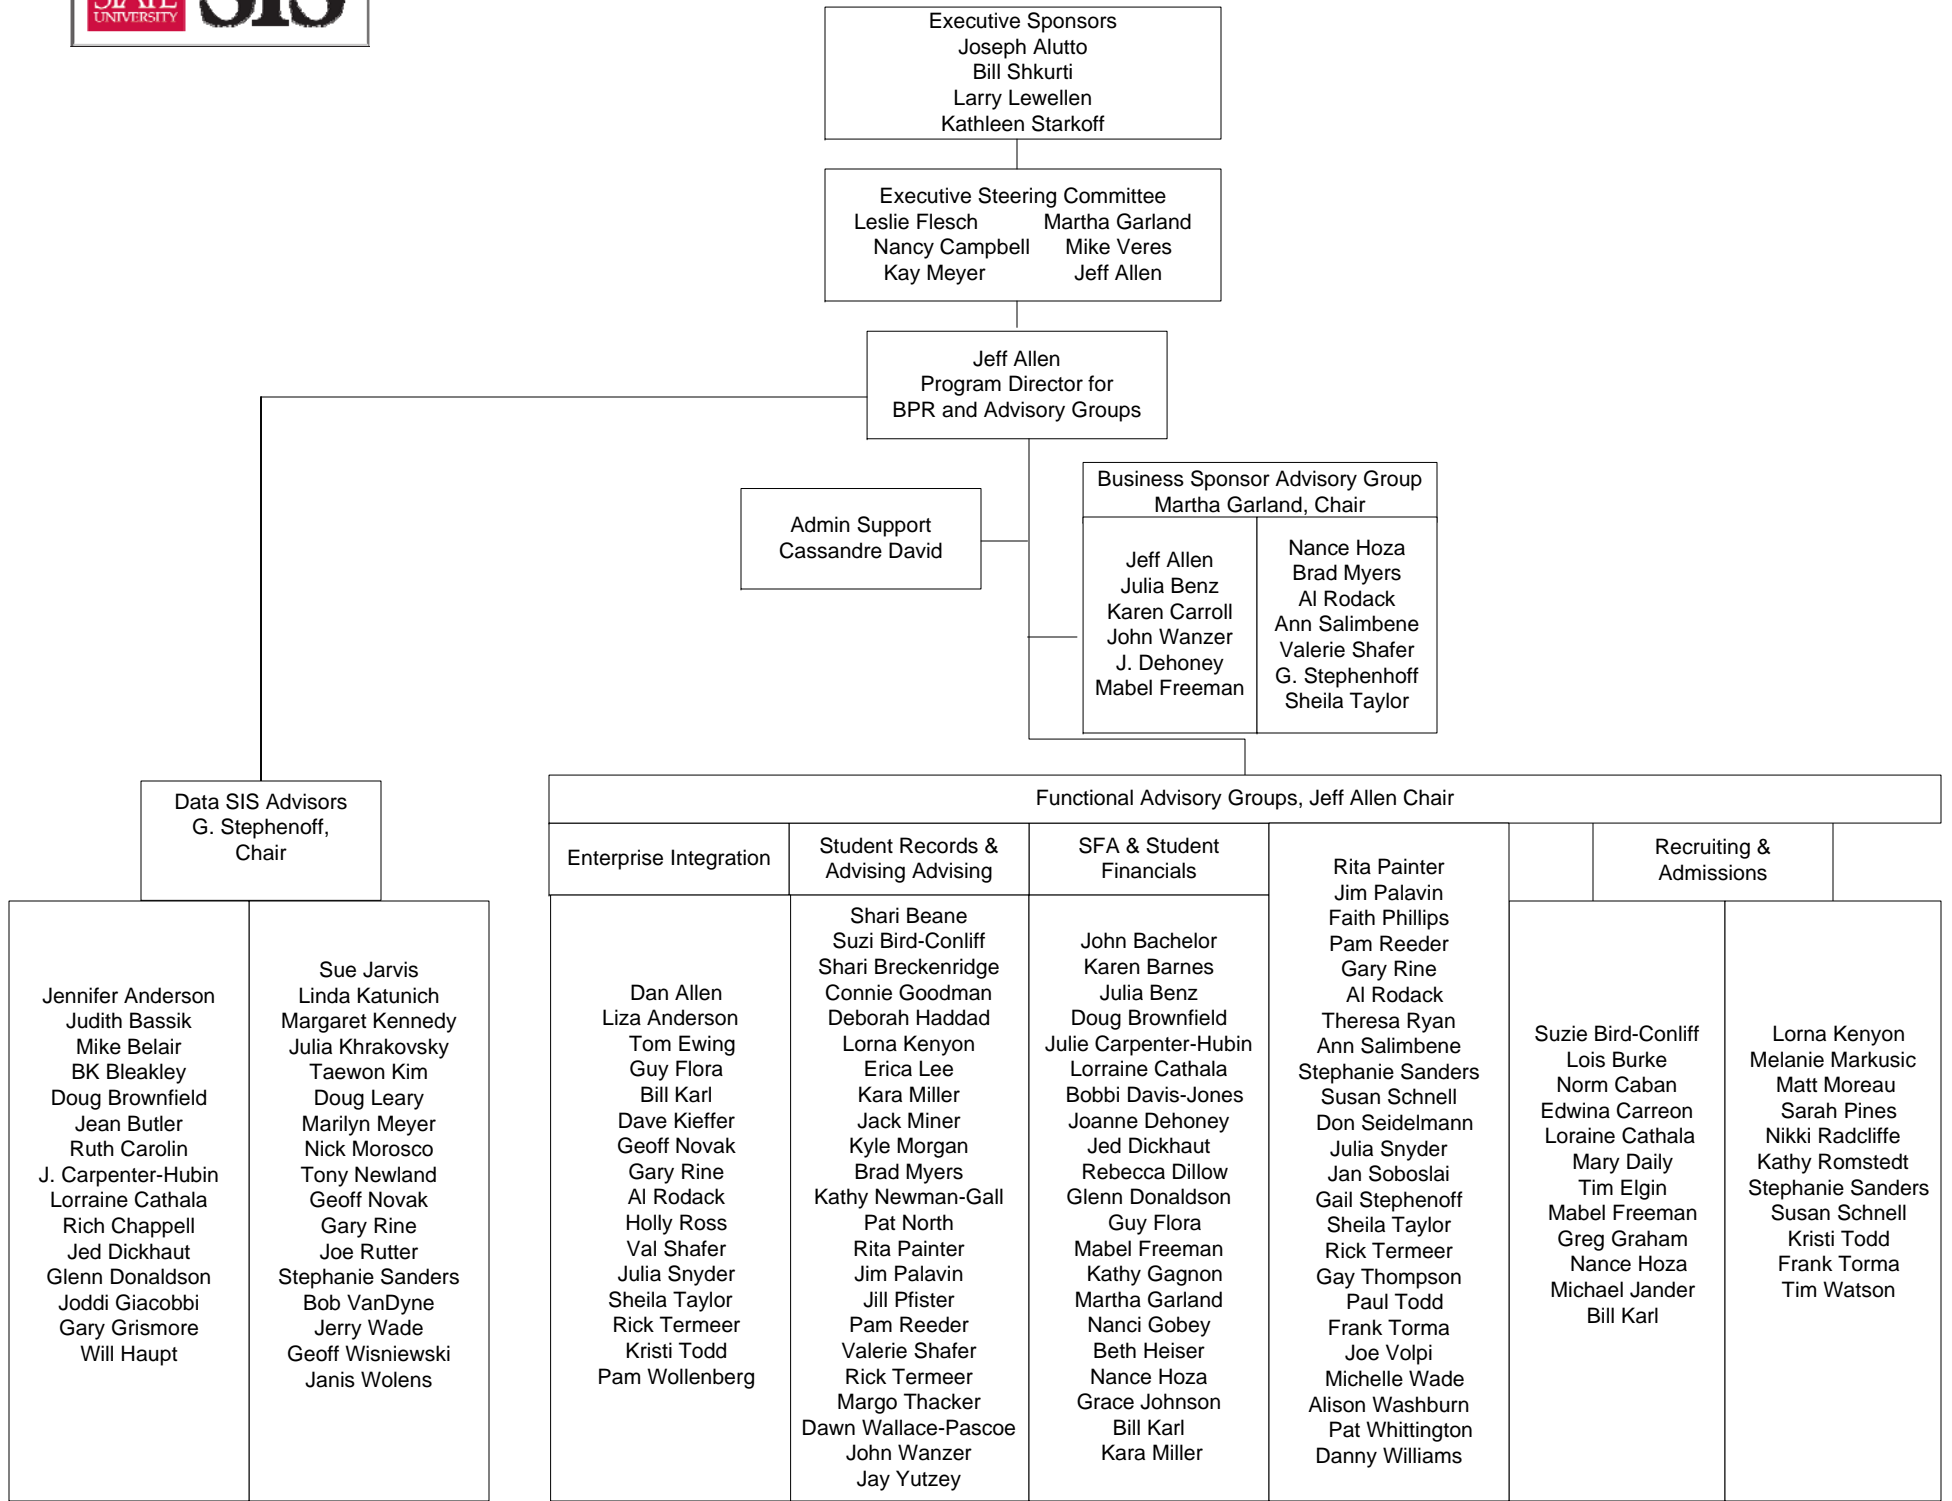

Project Organization: Management and Governance View

Project Organization, including Director Support Staff

Project Organization: Application Development Team

Project Organization: Advisory Groups and BPR

Project Organization: Change Management Team

Project Organization: Internal Project Integration Team

Project Organization: Operations Team